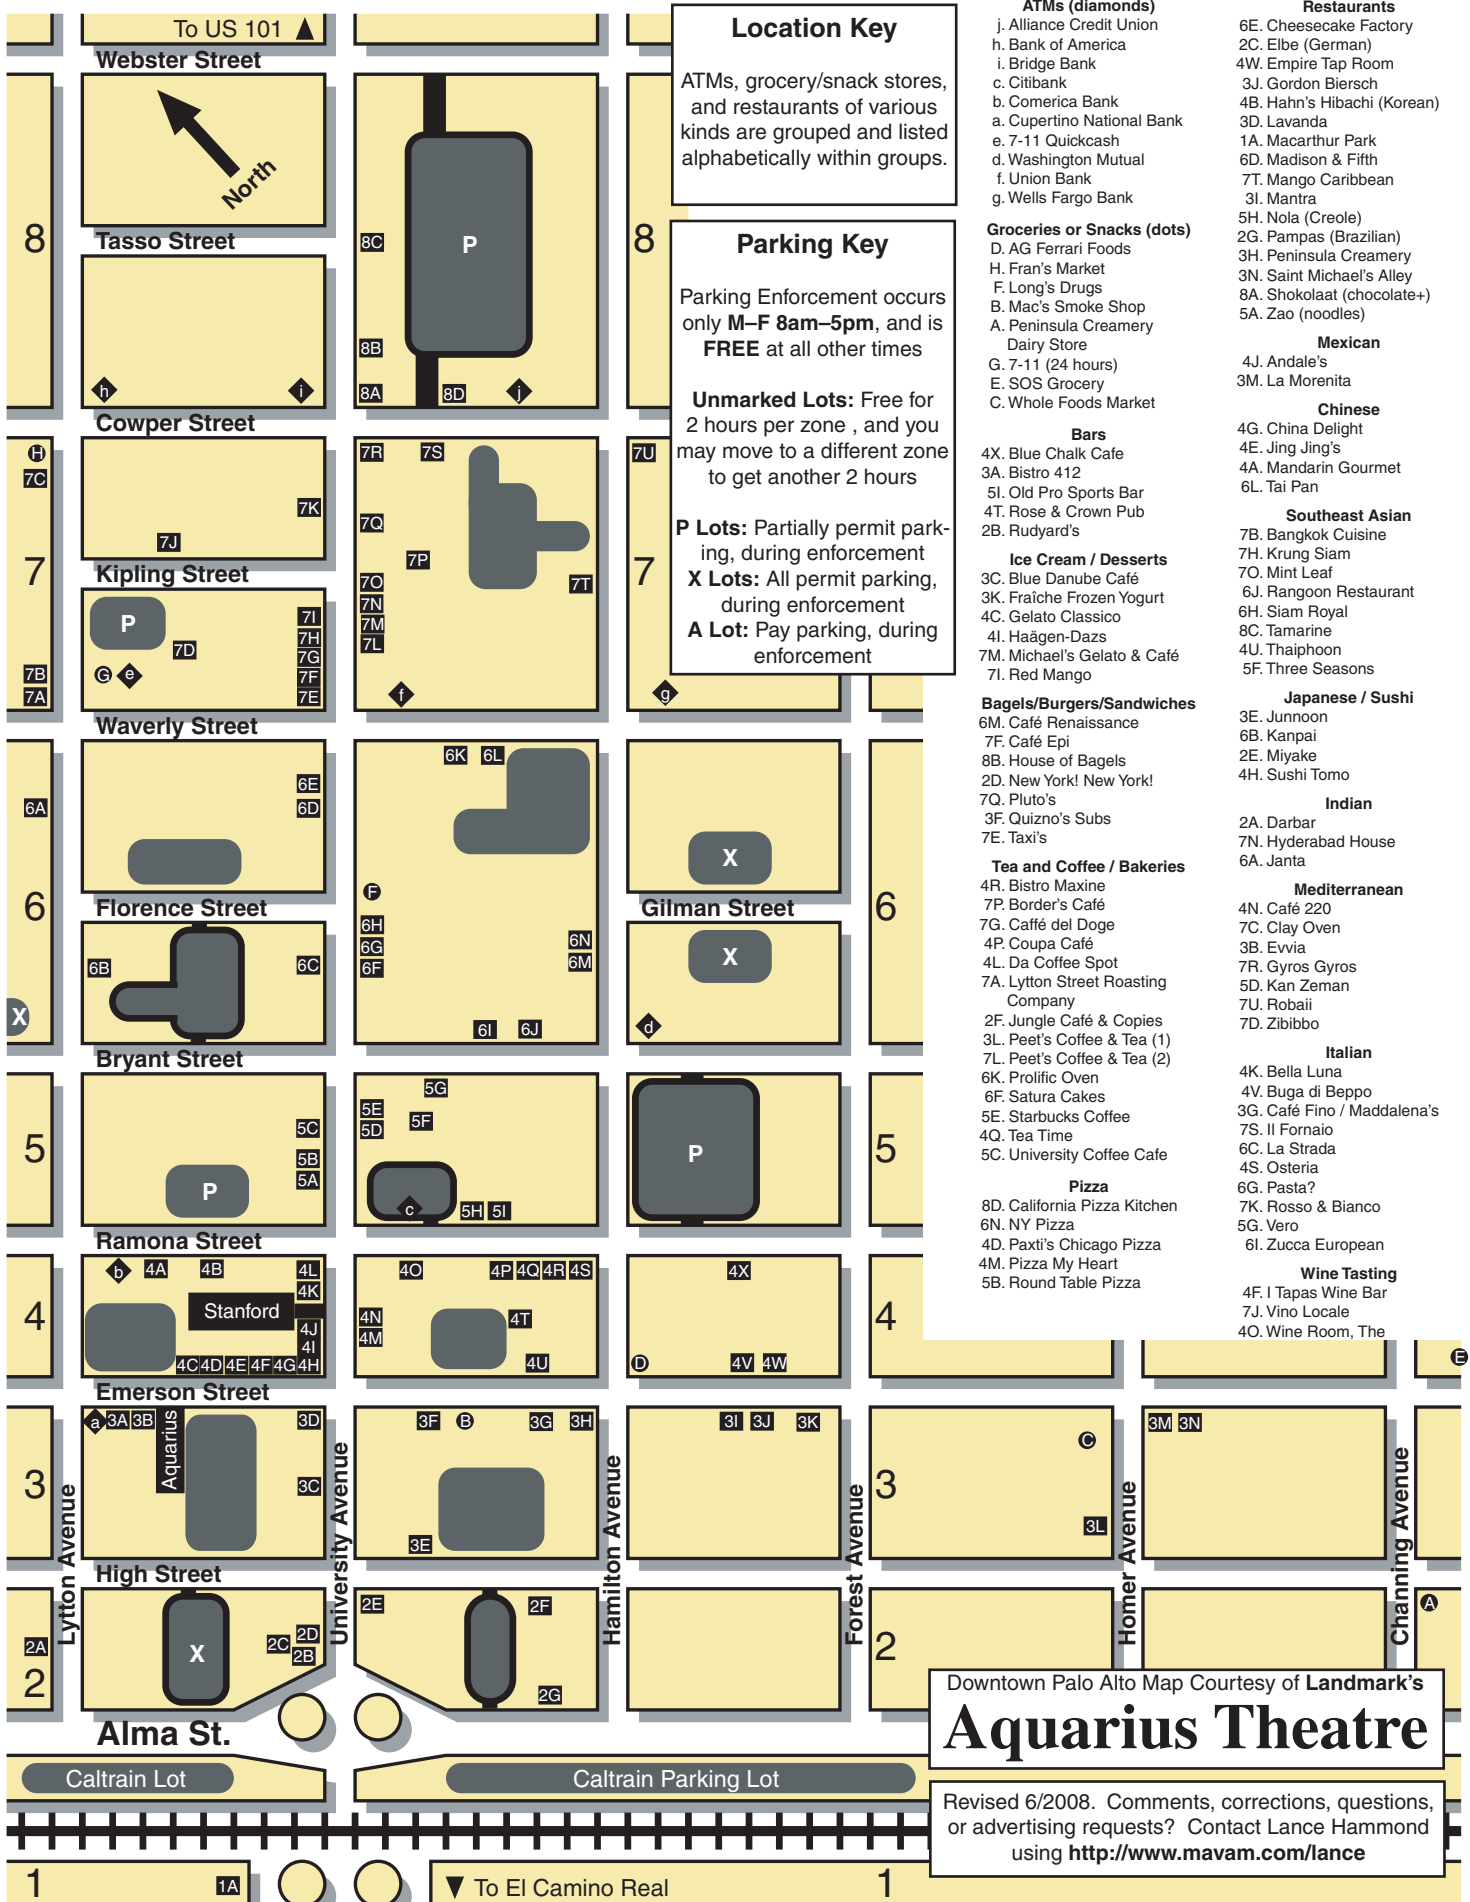

Downtown Palo Alto Parking & Dining Map

Blue Zone

Lime Zone

Coral Zone

Purple Zone

Location Key
ATMs, grocery/snack stores, and restaurants of various kinds are grouped and listed alphabetically within groups.

Parking Key
Parking Enforcement occurs only **M-F 8am-5pm**, and is **FREE** at all other times
Unmarked Lots: Free for 2 hours per zone, and you may move to a different zone to get another 2 hours
P Lots: Partially permit parking, during enforcement
X Lots: All permit parking, during enforcement
A Lot: Pay parking, during enforcement